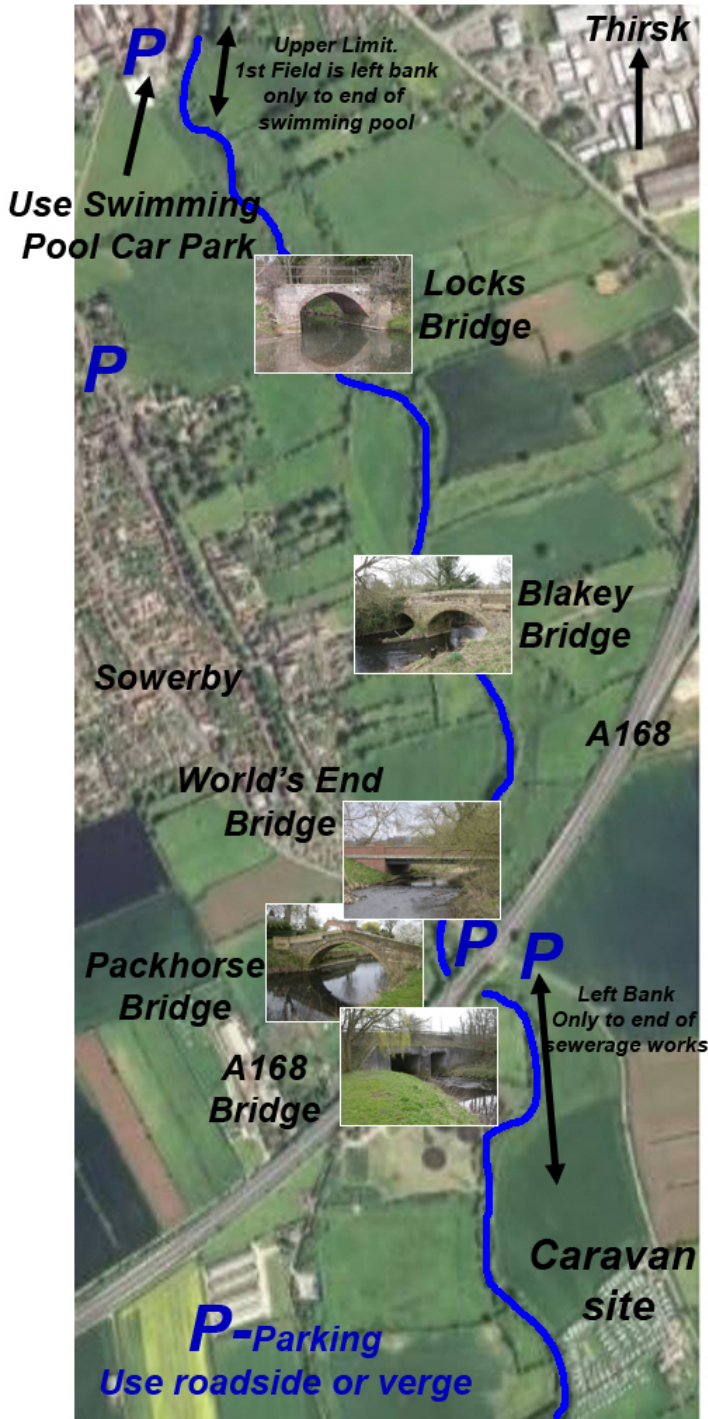

Sowerby Angling Society Cod Beck Waters

Map A
Thirsk Swimming Pool
to Sowerby Caravan Site
(approx 2 miles)

Map B
Sowerby Caravan Site
to Dalton Railway Bridge
(approx 2.5 miles)